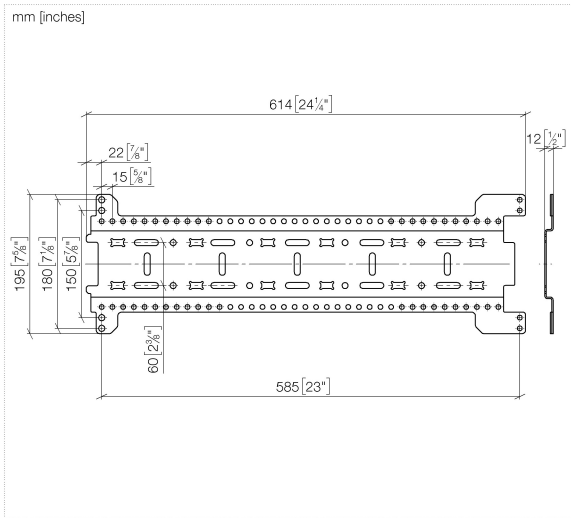

## xGRID Installation track set -

---

12 380 970 90

- width 555mm
- height 135 mm
- depth 12 mm
- retaining screws and plugs

This set contains 3 xGrid installation tracks and includes fixing material

More about the xGRID installation track can be found in the Shower Book brochure

xGRID Installation track set -

12 380 970 90

xGRID Installation track set -

12 380 970 90

Spare parts list

No.	Item Number	Name	Quantity used	Delivery time
1	04 30 31 054 00 90	fixing set	6	2
2	04 30 30 212 00 90	fixing set	3	60