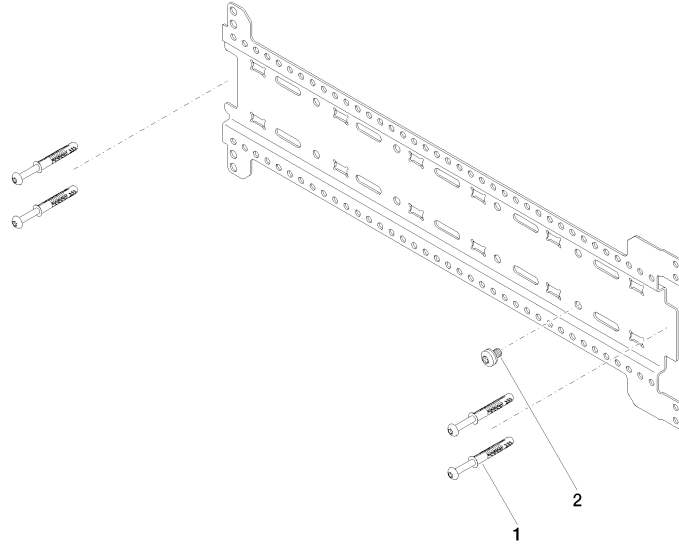

## xGRID Installation track set -

---

12 380 970 90

- width 555mm
- height 135 mm
- depth 12 mm
- retaining screws and plugs

This set contains 3 xGrid installation tracks and includes fixing material

More about the xGRID installation track can be found in the Shower Book brochure

xGRID Installation track set -

12 380 970 90

xGRID Installation track set -

12 380 970 90

Spare parts list

No.	Item Number	Name	Quantity used	Delivery time
1	04 30 31 054 00 90	fixing set	6	2
2	04 30 30 212 00 90	fixing set	3	60